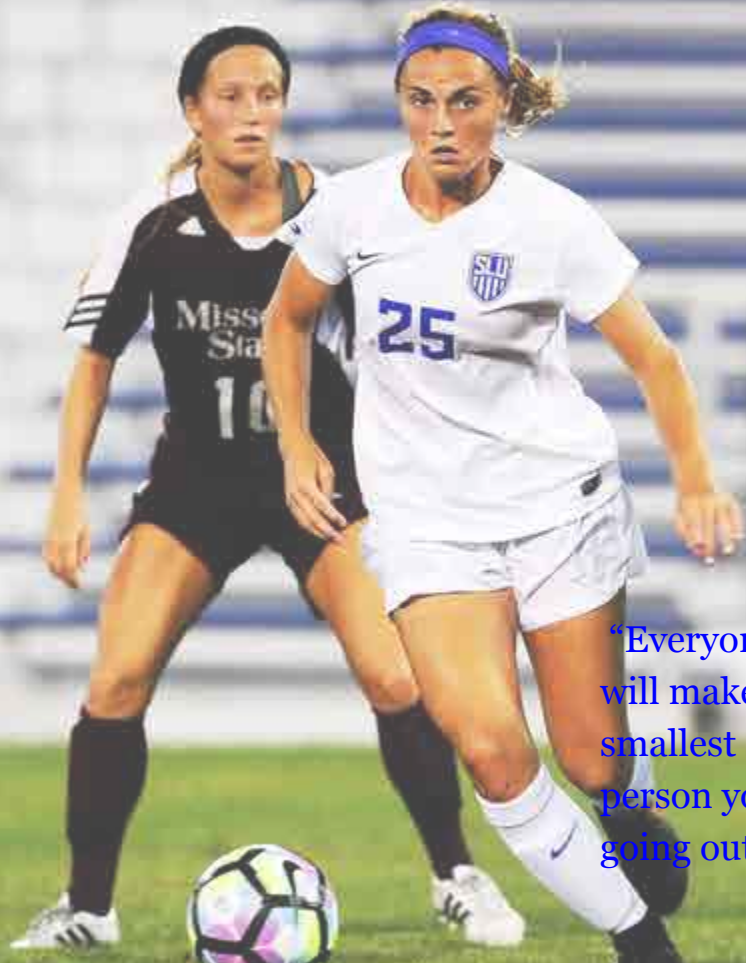

In their words...

“Everyone you will come into contact with at SLU will make sure you know that they **CARE**. From the smallest smile exchange between you and the same person you will pass routinely, to staff members going out of their way to **MEET YOUR NEEDS**.”

-Emma Farley, Sophomore